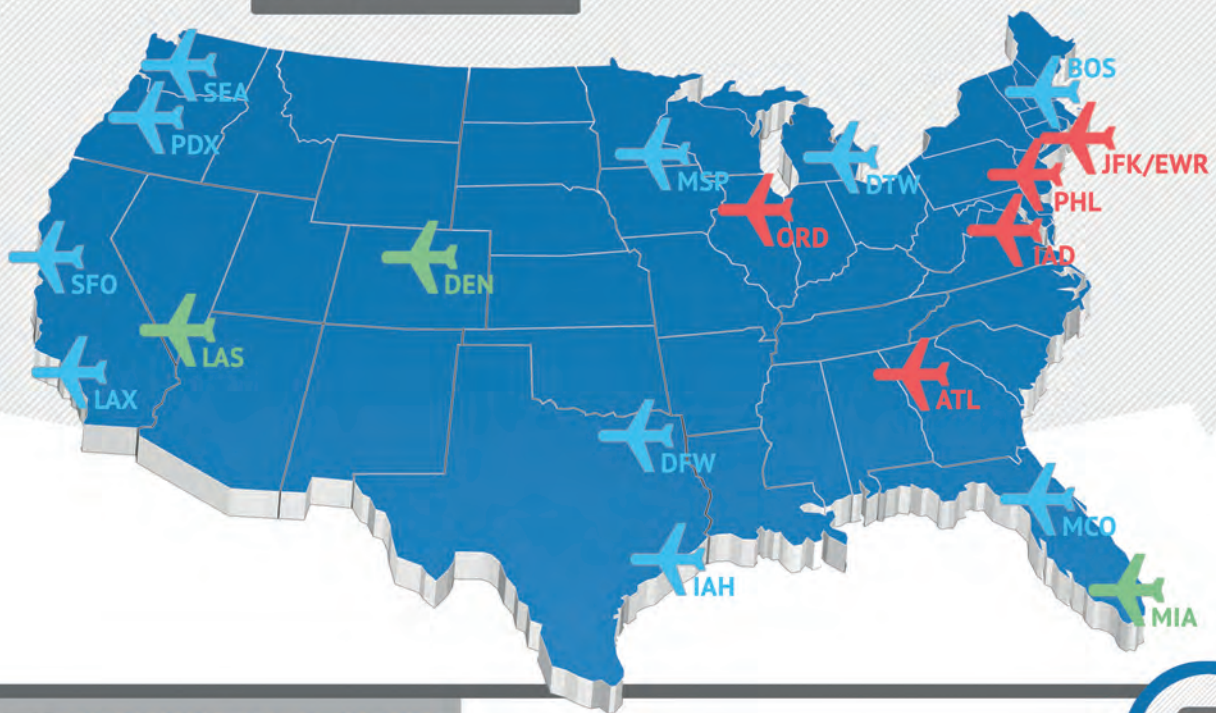

FLY & DRIVE

FLIGHTS FROM THE BENELUX TO THE USA

DIRECT FLIGHTS FROM AMS

NON-STOP FLIGHTS FROM AMS & BRU

NON-STOP FLIGHTS FROM AMS

All non-stop flights are daily, except to DFW, MEM, MCO. Non-stop flights are flights involving no intermediate stops. When there is a change in flight number, the subsequent flight is referred to as a connecting flight. A direct flight is any flight between two points by an airline with no change in flight numbers, which may include a stop over at an intermediate point.

TOP 5 STATES TO PICK UP A RENTAL CAR

The top 5 account for 77,9% of all rental car pick ups.